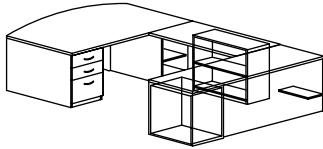

U-UNIT WITH BOW FRONT DESK TOP

Model Number	D x W x H	List	Cube	Wt.
IN-FNCU-3672-2448-2472	Desk: 36-42 x 72 x 29 Bridge: 24 x 48 x 29 Credenza: 24 x 72 x 29	$3860	77	633
Features:	Fan top Desk with Box/Box/File & Bookcase Pedestal, Bridge with full back panel and bookcase, Credenza with Box/Box/File Pedestal.			
Specify:	Left or Right Return