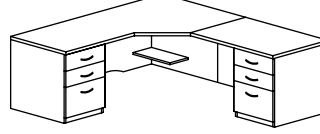

COMPUTER CORNER DESK AND RETURN

Model Number	D x W x H	List	Cube	Wt.
IN-CR-3672-2448	Desk: 36 x 72 x 29 Return: 24 x 48 x 29	$3380	64	470

Features: Computer corner desk with Box/Box/File, Return with Box/Box/File Pedestal
Specify: Left or Right Return