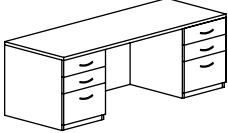

INNOVATIONS

DOUBLE PEDESTAL DESK W/ RECTANGULAR TOP

Model Number	D x W x H	List	Cube	Wt.
IN-DP-3672	36 x 72 x 29	\$2138	44	338

Features: Box/Box/File Pedestals & full height back panel

DOUBLE PEDESTAL DESK W/ BOW FRONT TOP

Model Number	D x W x H	List	Cube	Wt.
IN-FDP-3672	36-42 x 72 x 29	\$2191	46	351

Features: Box/Box/File Pedestals & full height back panel

CREDENZA WITH KNEE SPACE

Model Number	D x W x H	List	Cube	Wt.
IN-C-2472-FOF	24 x 72 x 29	\$1684	29	259