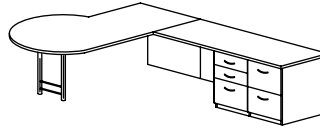

L-UNIT "P" SHAPE DESK WITH 5 DRAWER PED

Model Number	D x W x H	List	Cube	Wt.
IN-PL-3672-2448-5DR	Desk: 36-42 x 72 x 29 Return: 24 x 48 x 29	$3738	64	405

Features: Desk with "P" top, return with 5 Drawer Pedestal
Specify: Left or Right Return