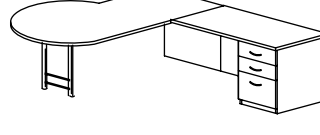

L-UNIT "P" SHAPE DESK

Model Number	D x W x H	List	Cube	Wt.
IN-PL-3672-2448	Desk: 36-42 x 72 x 29 Return: 24 x 48 x 29	$3037	66	310

Features: Desk with "P" top, return with Box/Box/File Pedestal
Specify: Left or Right Return