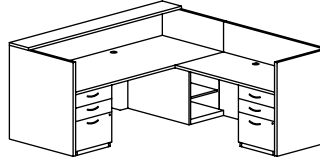

RECEPTION L-UNIT WITH RECTANGULAR TRANS-TOP

Model Number	D x W x H	List	Cube	Wt.
IN-RECEP-DR-3072-2448	Desk: 30 x 72 x 41 Return: 24 x 48 x 41	$4957	75	480

Features: Reception Desk with Rectangular Transaction Top, Box/Box/File & Bookcase Pedestal. Return with Box/Box/File Pedestal