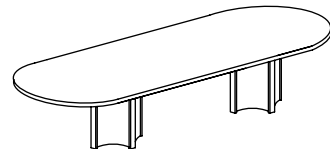

RACE TRACK CONFERENCE TABLES

Model Number	D x W x H	List	Cube	Wt.
IN-3672-RACE	36 x 72 x 29	$1877	13	325
IN-4896-RACE	48 x 96 x 29	$1877	15	355
IN-48120-RACE	48 x 120 x 29	$2628	17	400
Features:	Race Track Top with Star Bases