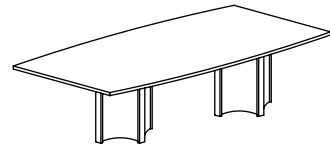

BOAT SHAPE CONFERENCE TABLES

Model Number	D x W x H	List	Cube	Wt.
IN-3672-BOAT	36 x 72 x 29	$1877	13	325
IN-4896-BOAT	48 x 96 x 29	$1877	15	355
IN-48120-BOAT	48 x 120 x 29	$2628	17	400
Features:	Boat Shape Top with Star Bases