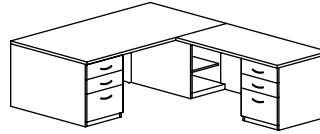

Features: 3/4" thick adjustable shelves
*Bookcase for two drawer lateral file

HUTCH

Model Number	D x W x H	List	Cube	Wt.
IN-H-4370	14 x 70 x 43	\$1304	24	160

Features: Hutch with doors, finished back

CONFERENCE BOARD

Model Number	D x W x H	List	Cube	Wt.
IN-CBRD	4 x 48 x 48	\$2440	24	160

Features: White Board w/ Cork on inside of doors.

L-UNIT WITH BOW FRONT DESK TOP

Model Number	D x W x H	List	Cube	Wt.
IN-FDR-3672-2448	Desk: 36-42 x 72 x 29 Return: 24 x 48 x 29	\$2713	64	305

Features: Desk with Box/Box/File & Bookcase Pedestal, return with Box/Box/File Pedestal
Specify: Left or Right Return

L-UNIT WITH RECTANGULAR DESK TOP

Model Number	D x W x H	List	Cube	Wt.
IN-DR-3672-2448	Desk: 36 x 72 x 29 Return: 24 x 48 x 29	\$2661	64	305

Features: Desk with Box/Box/File & Bookcase Pedestal, return with Box/Box/File Pedestal
Specify: Left or Right Return

L-UNIT BULLET SHAPE DESK

Model Number	D x W x H	List	Cube	Wt.
IN-BL-3672-2448	Desk: 36 x 72 x 29 Return: 24 x 48 x 29	\$2661	64	305