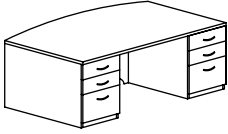

INNOVATIONS

DOUBLE PEDESTAL DESK W/ RECTANGULAR TOP

Model Number	D x W x H	List	Cube	Wt.
IN-DP-3672	36 x 72 x 29	\$2138	44	338

Features: Box/Box/File Pedestals & full height back panel

DOUBLE PEDESTAL DESK W/ BOW FRONT TOP

Model Number	D x W x H	List	Cube	Wt.
IN-FDP-3672	36-42 x 72 x 29	\$2191	46	351

Features: Box/Box/File Pedestals & full height back panel

CREDENZA WITH KNEE SPACE

Model Number	D x W x H	List	Cube	Wt.
IN-C-2472-FOF	24 x 72 x 29	\$1684	29	259