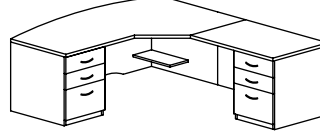

COMPUTER CORNER FAN TOP DESK AND RETURN

Model Number	D x W x H	List	Cube	Wt.
IN-FCR-3672-2448	Desk: 36-42 x 72 x 29 Return: 24 x 48 x 29	$3568	66	475

Features: Computer corner fan top desk with Box/Box/File, Return with Box/Box/File Pedestal.