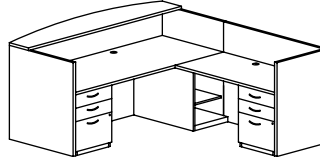

RECEPTION L-UNIT WITH FAN TRANS-TOP

Model Number	D x W x H	List	Cube	Wt.
IN-RECEP-FDR-3072-2448	Desk: 30 x 72 x 41 Return: 24 x 48 x 41	$4957	75	480

Features: Reception Desk with Fan Transaction Top, Box/Box/File & Bookcase Pedestal. Return with Box/Box/File Pedestal

OPTIONS

Model Number	Description	List	Cube	Wt.
IN-CD-1624	Center Drawer	$188		
IN-KBM-1128	Keyboard Tray	$188		
PGRFI	Wire Grommet	$64