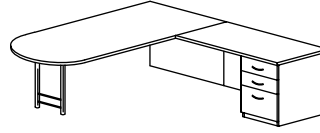

Features: 3/4" thick adjustable shelves
*Bookcase for two drawer lateral file

HUTCH

Model Number	D x W x H	List	Cube	Wt.
IN-H-4370	14 x 70 x 43	\$1304	24	160

Features: Hutch with doors, finished back

CONFERENCE BOARD

Model Number	D x W x H	List	Cube	Wt.
IN-CBRD	4 x 48 x 48	\$2440	24	160

Features: White Board w/ Cork on inside of doors.

L-UNIT WITH BOW FRONT DESK TOP

Model Number	D x W x H	List	Cube	Wt.
IN-FDR-3672-2448	Desk: 36-42 x 72 x 29 Return: 24 x 48 x 29	\$2713	64	305

Features: Desk with Box/Box/File & Bookcase Pedestal, return with Box/Box/File Pedestal
Specify: Left or Right Return

L-UNIT WITH RECTANGULAR DESK TOP

Model Number	D x W x H	List	Cube	Wt.
IN-DR-3672-2448	Desk: 36 x 72 x 29 Return: 24 x 48 x 29	\$2661	64	305

Features: Desk with Box/Box/File & Bookcase Pedestal, return with Box/Box/File Pedestal
Specify: Left or Right Return

L-UNIT BULLET SHAPE DESK

Model Number	D x W x H	List	Cube	Wt.
IN-BL-3672-2448	Desk: 36 x 72 x 29 Return: 24 x 48 x 29	\$2661	64	305