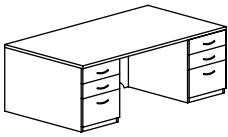

INNOVATIONS

DOUBLE PEDESTAL DESK W/ RECTANGULAR TOP

Model Number	D x W x H	List	Cube	Wt.
IN-DP-3672	36 x 72 x 29	\$2138	44	338

Features: Box/Box/File Pedestals & full height back panel

DOUBLE PEDESTAL DESK W/ BOW FRONT TOP

Model Number	D x W x H	List	Cube	Wt.
IN-FDP-3672	36-42 x 72 x 29	\$2191	46	351

Features: Box/Box/File Pedestals & full height back panel

CREDENZA WITH KNEE SPACE

Model Number	D x W x H	List	Cube	Wt.
IN-C-2472-FOF	24 x 72 x 29	\$1684	29	259

Features: Desk with "P" top, return with 5 Drawer Pedestal
Specify: Left or Right Return

COMPUTER CORNER DESK AND RETURN

Model Number	D x W x H	List	Cube	Wt.
IN-CR-3672-2448	Desk: 36 x 72 x 29 Return: 24 x 48 x 29	\$3380	64	470