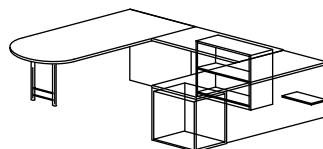

BULLET U-UNIT

Model Number	D x W x H	List	Cube	Wt.
IN-BNCU-3672-2448-2472	Desk: 36 x 72 x 29 Return: 24 x 48 x 29 Credenza: 24 x 72 x 29	$5257	75	625
Features:	Bullet Top Desk, Bridge with full back panel and bookcase, Credenza with Box/Box/File Pedestal.			
Specify:	Left or Right Return