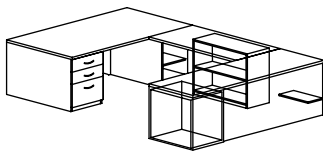

U-UNIT WITH RECTANGULAR DESK AND CREDEZA TOPS

Model Number	D x W x H	List	Cube	Wt.
IN-NCU-3672-2448-2472	Desk: 36 x 72 x 29 Bridge: 24 x 48 x 29 Credenza: 24 x 72 x 29	$3808	75	620
Features:	Desk with Box/Box/File & Bookcase Pedestal, Bridge with full back panel and bookcase, Credenza with Box/Box/File Pedestal.			
Specify:	Left or Right Return