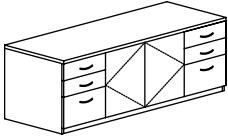

INNOVATIONS

DOUBLE PEDESTAL DESK W/ RECTANGULAR TOP

Model Number	D x W x H	List	Cube	Wt.
IN-DP-3672	36 x 72 x 29	\$2138	44	338

Features: Box/Box/File Pedestals & full height back panel

DOUBLE PEDESTAL DESK W/ BOW FRONT TOP

Model Number	D x W x H	List	Cube	Wt.
IN-FDP-3672	36-42 x 72 x 29	\$2191	46	351

Features: Box/Box/File Pedestals & full height back panel

CREDENZA WITH KNEE SPACE

Model Number	D x W x H	List	Cube	Wt.
IN-C-2472-FOF	24 x 72 x 29	\$1684	29	259

Features: Box/Box/File Pedestals

CREDENZA WITH STORAGE

Model Number	D x W x H	List	Cube	Wt.
IN-C-2472-FCF	24 x 72 x 29	\$2269	29	290

Features: Box/Box/File Pedestals, Adjustable Shelf w/ Doors

LATERAL FILE