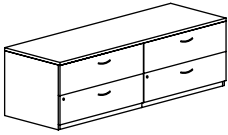

LATERAL FILE

Model Number	D x W x H	List	Cube	Wt.
IN-LF-2472-4D	24 x 72 x 29	$2254	25	255

Features: 4 drawer lateral file with locks
2 rows for letter filing front to back