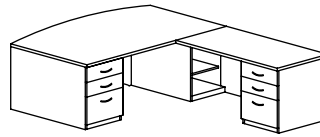

BOOKCASES

Model Number	D x W x H	List	Cube	Wt.
IN-BC-2936-1	12-3/4 x 36 x 29	\$752	7	70
IN-BC-4334-2L*	12-3/4 x 34 x 43	\$1015	12	80
IN-BC-4836-2	12-3/4 x 36 x 48	\$1015	12	90
IN-BC-6036-3	12-3/4 x 36 x 60	\$1127	15	100
IN-BC-7236-4	12-3/4 x 36 x 72	\$1260	18	115
IN-BC-8436-5	12-3/4 x 36 x 84	\$1372	21	130

Features: 3/4" thick adjustable shelves
*Bookcase for two drawer lateral file

HUTCH

Model Number	D x W x H	List	Cube	Wt.
IN-H-4370	14 x 70 x 43	\$1304	24	160

Features: Hutch with doors, finished back

CONFERENCE BOARD

Model Number	D x W x H	List	Cube	Wt.
IN-CBRD	4 x 48 x 48	\$2440	24	160

Features: White Board w/ Cork on inside of doors.

L-UNIT WITH BOW FRONT DESK TOP

Model Number	D x W x H	List	Cube	Wt.
IN-FDR-3672-2448	Desk: 36-42 x 72 x 29 Return: 24 x 48 x 29	\$2713	64	305