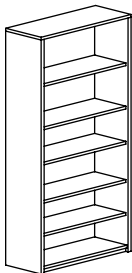

INNOVATIONS

DOUBLE PEDESTAL DESK W/ RECTANGULAR TOP

Model Number	D x W x H	List	Cube	Wt.
IN-DP-3672	36 x 72 x 29	\$2138	44	338

Features: Box/Box/File Pedestals & full height back panel

DOUBLE PEDESTAL DESK W/ BOW FRONT TOP

Model Number	D x W x H	List	Cube	Wt.
IN-LF-2472-4D	24 x 72 x 29	\$2254	25	255

Features: 4 drawer lateral file with locks
2 rows for letter filing front to back

LATERAL FILE

Model Number	D x W x H	List	Cube	Wt.
IN-LF-2435-2D	24 x 35 x 29	\$1075	15	175

Features: 2 drawer lateral file with locks
2 rows for letter filing front to back

VERTICAL FILE

Model Number	D x W x H	List	Cube	Wt.
IN-VF-2423-2D	24 x 23 x 29	\$976	8	85

Features: 2 file drawers with lock

Model Number	D x W x H	List	Cube	Wt.
IN-CBRD	4 x 48 x 48	\$2440	24	160

Features: White Board w/ Cork on inside of doors.

L-UNIT WITH BOW FRONT DESK TOP

Model Number	D x W x H	List	Cube	Wt.
IN-FDR-3672-2448	Desk: 36-42 x 72 x 29 Return: 24 x 48 x 29	\$2713	64	305