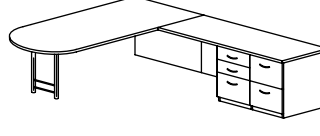

L-UNIT BULLET SHAPE DESK WITH 5 DRAWER PED

Model Number	D x W x H	List	Cube	Wt.
IN-BL-3672-2448-5DR	Desk: 36 x 72 x 29 Return: 24 x 48 x 29	$3362	64	305

Features: Desk with Bullet top, return with 5 Drawer Pedestal
Specify: Left or Right Return