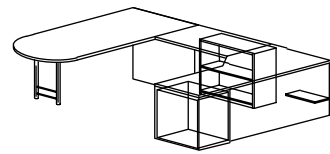

Features: Reception Desk with Rectangular Transaction Top, Box/Box/File & Bookcase Pedestal. Return with Box/Box/File Pedestal

RECEPTION L-UNIT WITH FAN TRANS-TOP

Model Number	D x W x H	List	Cube	Wt.
IN-RECEP-FDR-3072-2448	Desk: 30 x 72 x 41 Return: 24 x 48 x 41	\$4957	75	480

U-UNIT WITH RECTANGULAR DESK AND CREDEZA TOPS

Model Number	D x W x H	List	Cube	Wt.
IN-NCU-3672-2448-2472	Desk: 36 x 72 x 29 Bridge: 24 x 48 x 29 Credenza: 24 x 72 x 29	\$3808	75	620
Features:	Desk with Box/Box/File & Bookcase Pedestal, Bridge with full back panel and bookcase, Credenza with Box/Box/File Pedestal.			
Specify:	Left or Right Return			