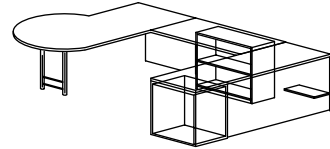

U-UNIT WITH "P" TOP

Model Number	D x W x H	List	Cube	Wt.
IN-PNCU-3672-2448-2472	Desk: 36-42 x 72 x 29 Return: 24 x 48 x 29 Credenza: 24 x 72 x 29	$5257	77	630
Features:	"P" Top Desk, Bridge with Full Back Panel and Bookcase, Credenza with Box/Box/File Pedestal.