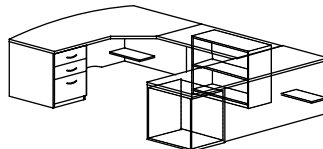

U-UNIT WITH BOW FRONT COMPUTER DESK TOP

Model Number	D x W x H	List	Cube	Wt.
IN-FNCU-3672-2448-2472	Desk: 36-42 x 72 x 29 Bridge: 24 x 48 x 29 Credenza: 24 x 72 x 29	$3860	77	633
Features:	Fan top Computer Desk with Box/Box/File Pedestal, Bridge with Full Back Panel and Bookcase, Credenza with Box/Box/File Pedestal.			
Specify:	Left or Right Return