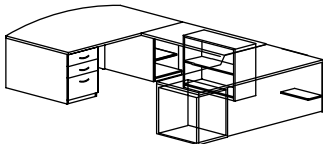

U-UNIT WITH BOW FRONT DESK TOP & COMPUTER CORNER CREDEZA

Model Number	D x W x H	List	Cube	Wt.
IN-FCU-3672-42-2448-2472	Desk: 36-42 x 72 x 29 Bridge: 24 x 36 x 29 Credenza: 36 x 72 x 29	$5257	77	630
Features:	Fan top Desk with Box/Box/File & Bookcase Pedestal, Bridge with Full Back Panel and Bookcase, Computer Corner Credenza with Box/Box/File Pedestal.			
Specify:	Left or Right Return