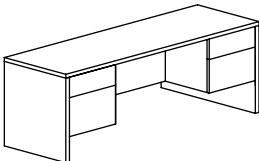

CREDENZAS (C)

Model No.	DxW	List	Wt
7K-C-2172-FOF	21" x 72" x 29"	$1,498	215
7K-C-2172-FCF	21" x 72" x 29"	$1,498	215
7K-C-2160-FOF	21" x 60" x 29"	$1,272	195
7K-C-2160-FCF	21" x 60" x 29"	$1,272	180

Touch-latch doors are standard on closed credenzas

Locks are not standard

HUTCHES (H)

Model No.	DxW	List	Wt
7K-H-4872	12" x 72" x 48"	$1,253	100
7K-H-4860	12" x 60" x 48"	$1,253	80

Hutches have enclosed upper shelves with touch-latch doors

WORK TABLES (WT)

Model No.	DxW	List	Wt
7K-WT-3672	36" x 72" x 29"	$1,095	160
7K-WT-2172	21" x 72" x 29"	$856	160
7K-WT-3060	30" x 60" x 29"	$856	140
7K-WT-2160	21" x 60" x 29"	$715	115
7K-WT-2448	24" x 48" x 29"	$596	100
7K-WT-2136	21" x 36" x 29"	$524	105

Specify typing height if desired