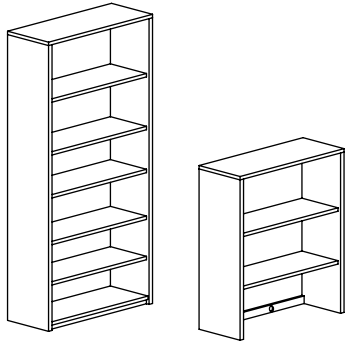

BOOKCASES (BC)

Model No.	DxW	List	Wt.
7K-BC-2936-1	29" x 36" x 12"	$382	70
7K-BC-4834-2L*	48" x 34" x 12"	$564	80
7K-BC-4836-3	48" x 36" x 12"	$501	85
7K-BC-6036-4	60" x 36" x 12"	$642	100
7K-BC-7236-5	72" x 36" x 12"	$786	115
7K-BC-8436-6	84" x 36" x 12"	$881	130

*Bookcase for two drawer lateral file -BC-4834-2L