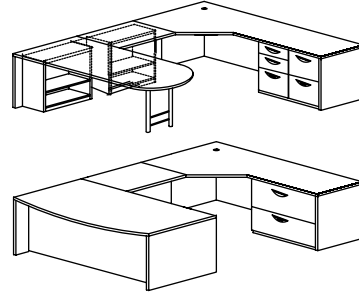

7000 Series

RECEPTION STATION (RECEP)

Model No.	DxW	List	Wt
7K-RECEP-3072-2448	30" x 72" x 42" desk 24" x 48" x 29" return	\$4,506	325
7K-RECEP-3066-2448	30" x 66" x 42" desk 24" x 48" x 29" return	\$4,131	325

Standard features:

- Flush height returns, specify left or right
- Two Box/File pedestals with locks
- Two grommets

For a fan transaction top, add \$376 list.

COMPUTER U-SHAPE DESKS

Model No.	DxW	List	Wt
7K-CU-3672-2136-3672 (Rectangular top)	36" x 72" desk 21" x 36" bridge 36" x 72" credenza (with lateral)	\$4,317	570
7K-PCU-3672-2136-3672 (P top)	36" x 72" P top 21" x 36" bridge 36" x 72" credenza (with 5 dr ped)	\$4,964	570
7K-BCU-3672-2136-3672 (Bullet top)	36" x 72" bullet 21" x 36" bridge 36" x 72" credenza (with 5 dr ped)	\$4,749	570
7K-FCU-3672-2136-3672 (Fan top)	36" x 72" fan top 21" x 36" bridge 36" x 72" credenza (with lateral)	\$4,749	555

Standard features:

- KT#4468 keyboard tray and grommet in corner section
- Full modesty panel
- Flush height returns, specify left or right
- Locks are standard

U-Shapes can be ordered without the corner unit, providing a square U. Change the model number from CU to NCU which will result in a 24" x 48" bridge