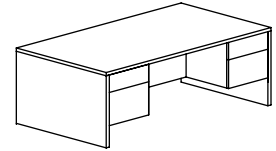

Standard features:

- Flush height returns, specify left or right
- Two Box/File pedestals with locks
- Two grommets

For a fan transaction top, add \$376 list.

COMPUTER U-SHAPE DESKS

Model No.	DxW	List	Wt
7K-CU-3672-2136-3672 (Rectangular top)	36" x 72" desk 21" x 36" bridge 36" x 72" credenza (with lateral)	\$4,317	570
7K-PCU-3672-2136-3672 (P top)	36" x 72" P top 21" x 36" bridge 36" x 72" credenza (with 5 dr ped)	\$4,964	570
7K-BCU-3672-2136-3672 (Bullet top)	36" x 72" bullet 21" x 36" bridge 36" x 72" credenza (with 5 dr ped)	\$4,749	570
7K-FCU-3672-2136-3672 (Fan top)	36" x 72" fan top 21" x 36" bridge 36" x 72" credenza (with lateral)	\$4,749	555

Standard features:

- KT#4468 keyboard tray and grommet in corner section
- Full modesty panel
- Flush height returns, specify left or right
- Locks are standard

U-Shapes can be ordered without the corner unit, providing a square U. Change the model number from CU to NCU which will result in a 24" x 48" bridge