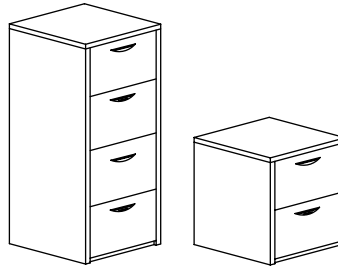

VERTICAL FILES (VF)

Model No.	DxW	List	Wt.
7K-VF-2423-4D	24" x 23" x 56"	$1,363	210
7K-VF-2423-2D	24" x 23" x 29"	$909	105

Locks are standard