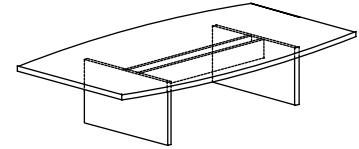

RACETRACK CONFERENCE TABLE

Model No.	DxW	List	Wt.
7K-3672-BOAT	36" x 72" x 29"	$1,362	170
7K-4896-BOAT	48" x 96" x 29"	$1,542	230
7K-48120-BOAT	48" x 120" x 29"	$2,269	300
7K-48144-BOAT	48" x 144" x 29"	$3,175	325

Boat shaped tables come with a panel base