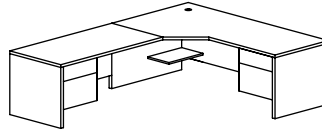

Standard features:

- Flush height returns, specify left or right
- Two Box/File pedestals with locks
- Two grommets

For a fan transaction top, add \$376 list.

COMPUTER U-SHAPE DESKS

Model No.	DxW	List	Wt
7K-CU-3672-2136-3672 (Rectangular top)	36" x 72" desk 21" x 36" bridge 36" x 72" credenza (with lateral)	\$4,317	570
7K-PCU-3672-2136-3672 (P top)	36" x 72" P top 21" x 36" bridge 36" x 72" credenza (with 5 dr ped)	\$4,964	570
7K-BCU-3672-2136-3672 (Bullet top)	36" x 72" bullet 21" x 36" bridge 36" x 72" credenza (with 5 dr ped)	\$4,749	570
7K-FCU-3672-2136-3672 (Fan top)	36" x 72" fan top 21" x 36" bridge 36" x 72" credenza (with lateral)	\$4,749	555

Standard features:

- KT#4468 keyboard tray and grommet in corner section
- Full modesty panel
- Flush height returns, specify left or right
- Locks are standard

U-Shapes can be ordered without the corner unit, providing a square U. Change the model number from CU to NCU which will result in a 24" x 48" bridge