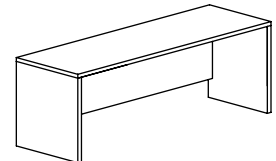

CREDENZAS (C)

Model No.	DxW	List	Wt
7K-C-2172-FOF	21" x 72" x 29"	$1,498	215
7K-C-2172-FCF	21" x 72" x 29"	$1,498	215
7K-C-2160-FOF	21" x 60" x 29"	$1,272	195
7K-C-2160-FCF	21" x 60" x 29"	$1,272	180

Touch-latch doors are standard on closed credenzas

Locks are not standard

HUTCHES (H)

Model No.	DxW	List	Wt
7K-H-4872	12" x 72" x 48"	$1,253	100
7K-H-4860	12" x 60" x 48"	$1,253	80

Hutches have enclosed upper shelves with touch-latch doors

WORK TABLES (WT)

Model No.	DxW	List	Wt
7K-WT-3672	36" x 72" x 29"	$1,095	160
7K-WT-2172	21" x 72" x 29"	$856	160
7K-WT-3060	30" x 60" x 29"	$856	140
7K-WT-2160	21" x 60" x 29"	$715	115
7K-WT-2448	24" x 48" x 29"	$596	100
7K-WT-2136	21" x 36" x 29"	$524	105

Specify typing height if desired