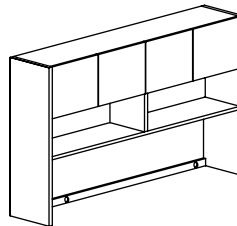

CREDENZAS (C)

Model No.	DxW	List	Wt
7K-C-2172-FOF	21" x 72" x 29"	$1,498	215
7K-C-2172-FCF	21" x 72" x 29"	$1,498	215
7K-C-2160-FOF	21" x 60" x 29"	$1,272	195
7K-C-2160-FCF	21" x 60" x 29"	$1,272	180

Touch-latch doors are standard on closed credenzas

Locks are not standard

HUTCHES (H)

Model No.	DxW	List	Wt
7K-H-4872	12" x 72" x 48"	$1,253	100
7K-H-4860	12" x 60" x 48"	$1,253	80

Hutches have enclosed upper shelves with touch-latch doors

WORK TABLES (WT)

Model No.	DxW	List	Wt
7K-WT-3672	36" x 72" x 29"	$1,095	160
7K-WT-2172	21" x 72" x 29"	$856	160
7K-WT-3060	30" x 60" x 29"	$856	140
7K-WT-2160	21" x 60" x 29"	$715	115
7K-WT-2448	24" x 48" x 29"	$596	100
7K-WT-2136	21" x 36" x 29"	$524	105

Specify typing height if desired