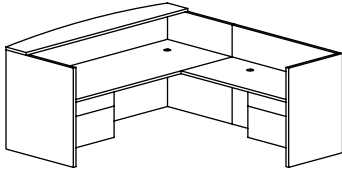

7000 Series

RECEPTION STATION (RECEP)

Model No.	DxW	List	Wt
7K-RECEP-3072-2448	30" x 72" x 42" desk 24" x 48" x 29" return	\$4,506	325
7K-RECEP-3066-2448	30" x 66" x 42" desk 24" x 48" x 29" return	\$4,131	325

Standard features:

- Flush height returns, specify left or right
- Two Box/File pedestals with locks
- Two grommets

For a fan transaction top, add \$376 list.

COMPUTER U-SHAPE DESKS

Model No.	DxW	List	Wt
7K-CU-3672-2136-3672 (Rectangular top)	36" x 72" desk 21" x 36" bridge 36" x 72" credenza (with lateral)	\$4,317	570
7K-PCU-3672-2136-3672 (P top)	36" x 72" P top 21" x 36" bridge 36" x 72" credenza (with 5 dr ped)	\$4,964	570
7K-BCU-3672-2136-3672 (Bullet top)	36" x 72" bullet 21" x 36" bridge 36" x 72" credenza (with 5 dr ped)	\$4,749	570
7K-FCU-3672-2136-3672 (Fan top)	36" x 72" fan top 21" x 36" bridge 36" x 72" credenza (with lateral)	\$4,749	555

Standard features:

- KT#4468 keyboard tray and grommet in corner section
- Full modesty panel
- Flush height returns, specify left or right
- Locks are standard

U-Shapes can be ordered without the corner unit, providing a square U. Change the model number from CU to NCU which will result in a 24" x 48" bridge