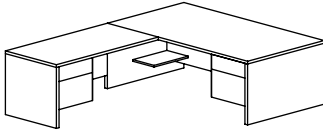

Standard features:

- Flush height returns, specify left or right
- Two Box/File pedestals with locks
- Two grommets

For a fan transaction top, add \$376 list.

COMPUTER U-SHAPE DESKS

Model No.	DxW	List	Wt
7K-CU-3672-2136-3672 (Rectangular top)	36" x 72" desk 21" x 36" bridge 36" x 72" credenza (with lateral)	\$4,317	570
7K-PCU-3672-2136-3672 (P top)	36" x 72" P top 21" x 36" bridge 36" x 72" credenza (with 5 dr ped)	\$4,964	570
7K-BCU-3672-2136-3672 (Bullet top)	36" x 72" bullet 21" x 36" bridge 36" x 72" credenza (with 5 dr ped)	\$4,749	570
7K-FCU-3672-2136-3672 (Fan top)	36" x 72" fan top 21" x 36" bridge 36" x 72" credenza (with lateral)	\$4,749	555

Standard features:

- KT#4468 keyboard tray and grommet in corner section
- Full modesty panel
- Flush height returns, specify left or right
- Locks are standard

U-Shapes can be ordered without the corner unit, providing a square U. Change the model number from CU to NCU which will result in a 24" x 48" bridge