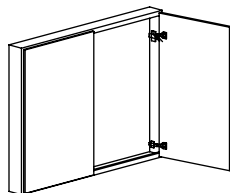

Racetrack tables come with (2) 22" drum bases

RACETRACK CONFERENCE TABLE

Model No.	DxW	List	Wt.
7K-3672-BOAT	36" x 72" x 29"	\$1,362	170
7K-4896-BOAT	48" x 96" x 29"	\$1,542	230
7K-48120-BOAT	48" x 120" x 29"	\$2,269	300
7K-48144-BOAT	48" x 144" x 29"	\$3,175	325

Boat shaped tables come with a panel base

OCCASIONAL TABLES (OT)

Model No.	DxW	List	Wt.
7K-OT-2121	21" x 21" x 20"	\$432	30
7K-OT-3030	30" x 30" x 20"	\$526	40
7K-OT-2148	21" x 48" x 20"	\$598	65

Bottom shelf is standard