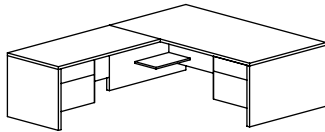

5000 Series

RECEPTION STATION (RECEP)

Model No.	DxW	List	Wt
5K-RECEP-3072-2448	30" x 72" x 42" desk 24" x 48" x 29" return	\$4,506	325
5K-RECEP-3066-2448	30" x 66" x 42" desk 24" x 48" x 29" return	\$4,131	325

Standard features:

- Flush height returns, specify left or right
- Two Box/File pedestals with locks
- Two grommets

For a fan transaction top, add \$376 list.

COMPUTER U-SHAPE DESKS

Model No.	DxW	List	Wt
5K-CU-3672-2136-3672 (Rectangular top)	36" x 72" desk 21" x 36" bridge 36" x 72" credenza (with lateral)	\$4,317	570
5K-PCU-3672-2136-3672 (P top)	36" x 72" P top 21" x 36" bridge 36" x 72" credenza (with 5 dr ped)	\$4,964	570
5K-BCU-3672-2136-3672 (Bullet top)	36" x 72" bullet 21" x 36" bridge 36" x 72" credenza (with 5 dr ped)	\$4,749	570
5K-FCU-3672-2136-3672 (Fan top)	36" x 72" fan top 21" x 36" bridge 36" x 72" credenza (with lateral)	\$4,749	555

Standard features:

- KT#4468 keyboard tray and grommet in corner section
- Full modesty panel
- Flush height returns, specify left or right
- Locks are standard

U-Shapes can be ordered without the corner unit, providing a square U. Change the model number from CU to NCU which will result in a 24" x 48" bridge