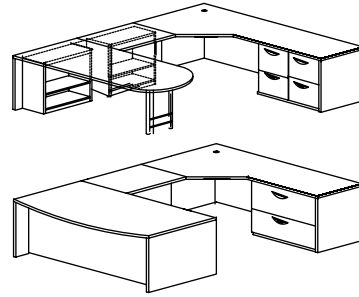

5000 Series

RECEPTION STATION (RECEP)

Model No.	DxW	List	Wt
5K-RECEP-3072-2448	30" x 72" x 42" desk 24" x 48" x 29" return	\$4,506	325
5K-RECEP-3066-2448	30" x 66" x 42" desk 24" x 48" x 29" return	\$4,131	325

Standard features:

- Flush height returns, specify left or right
- Two Box/File pedestals with locks
- Two grommets

For a fan transaction top, add \$376 list.

COMPUTER U-SHAPE DESKS

Model No.	DxW	List	Wt
5K-CU-3672-2136-3672 (Rectangular top)	36" x 72" desk 21" x 36" bridge 36" x 72" credenza (with lateral)	\$4,317	570
5K-PCU-3672-2136-3672 (P top)	36" x 72" P top 21" x 36" bridge 36" x 72" credenza (with 5 dr ped)	\$4,964	570
5K-BCU-3672-2136-3672 (Bullet top)	36" x 72" bullet 21" x 36" bridge 36" x 72" credenza (with 5 dr ped)	\$4,749	570
5K-FCU-3672-2136-3672 (Fan top)	36" x 72" fan top 21" x 36" bridge 36" x 72" credenza (with lateral)	\$4,749	555

Standard features:

- KT#4468 keyboard tray and grommet in corner section
- Full modesty panel
- Flush height returns, specify left or right
- Locks are standard

U-Shapes can be ordered without the corner unit, providing a square U. Change the model number from CU to NCU which will result in a 24" x 48" bridge