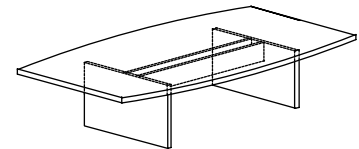

RACETRACK CONFERENCE TABLE

Model No.	DxW	List	Wt.
5K-3672-BOAT	36" x 72" x 29"	$1,362	170
5K-4896-BOAT	48" x 96" x 29"	$1,542	230
5K-48120-BOAT	48" x 120" x 29"	$2,269	300
5K-48144-BOAT	48" x 144" x 29"	$3,175	325

Boat shaped tables come with a panel base