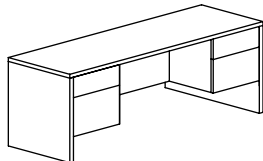

Standard features:

- Flush height returns, specify left or right
- Two Box/File pedestals with locks
- Two grommets

For a fan transaction top, add \$376 list.

COMPUTER U-SHAPE DESKS

Model No.	DxW	List	Wt
5K-CU-3672-2136-3672 (Rectangular top)	36" x 72" desk 21" x 36" bridge 36" x 72" credenza (with lateral)	\$4,317	570
5K-PCU-3672-2136-3672 (P top)	36" x 72" P top 21" x 36" bridge 36" x 72" credenza (with 5 dr ped)	\$4,964	570
5K-BCU-3672-2136-3672 (Bullet top)	36" x 72" bullet 21" x 36" bridge 36" x 72" credenza (with 5 dr ped)	\$4,749	570
5K-FCU-3672-2136-3672 (Fan top)	36" x 72" fan top 21" x 36" bridge 36" x 72" credenza (with lateral)	\$4,749	555

Standard features:

- KT#4468 keyboard tray and grommet in corner section
- Full modesty panel
- Flush height returns, specify left or right
- Locks are standard

U-Shapes can be ordered without the corner unit, providing a square U. Change the model number from CU to NCU which will result in a 24" x 48" bridge

DESKS WITH RETURNS (DR)

Model No.	DxW	List	Wt
5K-DR-3672-2448	36" x 72" desk 24" x 48" return	\$2,360	325
5K-DR-3672-2148	36" x 72" desk 21" x 48" return	\$2,360	310
5K-DR-3066-2448	30" x 66" desk 24" x 48" return	\$2,134	290
5K-DR-3060-2142	30" x 60" desk 21" x 42" return	\$1,906	260

Standard features:

- Two Box/File pedestals with locks
- Flush height returns, specify left or right

COMPUTER CORNER RETURNS (CR)

Model No.	DxW	List	Wt
5K-CR-3666-2142	36" x 66" computer corner 21" x 42" return	\$2,873	265
5K-CR-3672-2436	36" x 72" computer corner 24" x 36" return	\$2,873	300