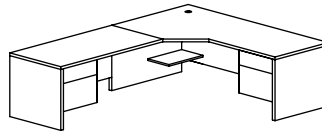

Standard features:

- Flush height returns, specify left or right
- Two Box/File pedestals with locks
- Two grommets

For a fan transaction top, add \$376 list.

COMPUTER U-SHAPE DESKS

Model No.	DxW	List	Wt
5K-CU-3672-2136-3672 (Rectangular top)	36" x 72" desk 21" x 36" bridge 36" x 72" credenza (with lateral)	\$4,317	570
5K-PCU-3672-2136-3672 (P top)	36" x 72" P top 21" x 36" bridge 36" x 72" credenza (with 5 dr ped)	\$4,964	570
5K-BCU-3672-2136-3672 (Bullet top)	36" x 72" bullet 21" x 36" bridge 36" x 72" credenza (with 5 dr ped)	\$4,749	570
5K-FCU-3672-2136-3672 (Fan top)	36" x 72" fan top 21" x 36" bridge 36" x 72" credenza (with lateral)	\$4,749	555

Standard features:

- KT#4468 keyboard tray and grommet in corner section
- Full modesty panel
- Flush height returns, specify left or right
- Locks are standard

U-Shapes can be ordered without the corner unit, providing a square U. Change the model number from CU to NCU which will result in a 24" x 48" bridge