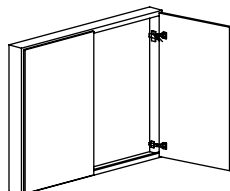

Racetrack tables come with (2) 22" drum bases

RACETRACK CONFERENCE TABLE

Model No.	DxW	List	Wt.
5K-3672-BOAT	36" x 72" x 29"	\$1,362	170
5K-4896-BOAT	48" x 96" x 29"	\$1,542	230
5K-48120-BOAT	48" x 120" x 29"	\$2,269	300
5K-48144-BOAT	48" x 144" x 29"	\$3,175	325

Boat shaped tables come with a panel base

OCCASIONAL TABLES (OT)

Model No.	DxW	List	Wt.
5K-OT-2121	21" x 21" x 20"	\$432	30
5K-OT-3030	30" x 30" x 20"	\$526	40
5K-OT-2148	21" x 48" x 20"	\$598	65

Bottom shelf is standard