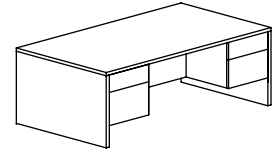

5000 Series

RECEPTION STATION (RECEP)

Model No.	DxW	List	Wt
5K-RECEP-3072-2448	30" x 72" x 42" desk 24" x 48" x 29" return	\$4,506	325
5K-RECEP-3066-2448	30" x 66" x 42" desk 24" x 48" x 29" return	\$4,131	325

Standard features:

- Flush height returns, specify left or right
- Two Box/File pedestals with locks
- Two grommets

For a fan transaction top, add \$376 list.

COMPUTER U-SHAPE DESKS

Model No.	DxW	List	Wt
5K-CU-3672-2136-3672 (Rectangular top)	36" x 72" desk 21" x 36" bridge 36" x 72" credenza (with lateral)	\$4,317	570
5K-PCU-3672-2136-3672 (P top)	36" x 72" P top 21" x 36" bridge 36" x 72" credenza (with 5 dr ped)	\$4,964	570
5K-BCU-3672-2136-3672 (Bullet top)	36" x 72" bullet 21" x 36" bridge 36" x 72" credenza (with 5 dr ped)	\$4,749	570
5K-FCU-3672-2136-3672 (Fan top)	36" x 72" fan top 21" x 36" bridge 36" x 72" credenza (with lateral)	\$4,749	555

Standard features:

- KT#4468 keyboard tray and grommet in corner section
- Full modesty panel
- Flush height returns, specify left or right
- Locks are standard

U-Shapes can be ordered without the corner unit, providing a square U. Change the model number from CU to NCU which will result in a 24" x 48" bridge