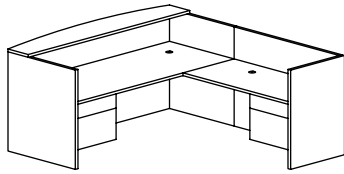

5000 Series

RECEPTION STATION (RECEP)

Model No.	DxW	List	Wt
5K-RECEP-3072-2448	30" x 72" x 42" desk 24" x 48" x 29" return	\$4,506	325
5K-RECEP-3066-2448	30" x 66" x 42" desk 24" x 48" x 29" return	\$4,131	325

Standard features:

- Flush height returns, specify left or right
- Two Box/File pedestals with locks
- Two grommets

For a fan transaction top, add \$376 list.

COMPUTER U-SHAPE DESKS

Model No.	DxW	List	Wt
5K-CU-3672-2136-3672 (Rectangular top)	36" x 72" desk 21" x 36" bridge 36" x 72" credenza (with lateral)	\$4,317	570
5K-PCU-3672-2136-3672 (P top)	36" x 72" P top 21" x 36" bridge 36" x 72" credenza (with 5 dr ped)	\$4,964	570
5K-BCU-3672-2136-3672 (Bullet top)	36" x 72" bullet 21" x 36" bridge 36" x 72" credenza (with 5 dr ped)	\$4,749	570
5K-FCU-3672-2136-3672 (Fan top)	36" x 72" fan top 21" x 36" bridge 36" x 72" credenza (with lateral)	\$4,749	555

Standard features:

- KT#4468 keyboard tray and grommet in corner section
- Full modesty panel
- Flush height returns, specify left or right
- Locks are standard

U-Shapes can be ordered without the corner unit, providing a square U. Change the model number from CU to NCU which will result in a 24" x 48" bridge