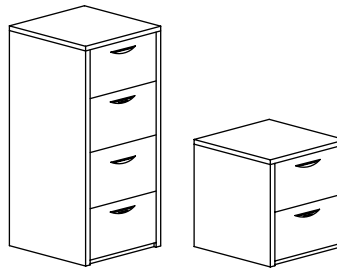

VERTICAL FILES (VF)

Model No.	DxW	List	Wt.
5K-VF-2423-4D	24" x 23" x 56"	$1,363	210
5K-VF-2423-2D	24" x 23" x 29"	$909	105

Locks are standard