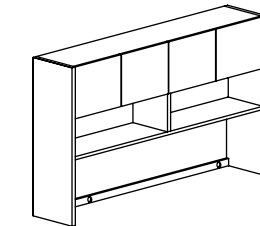

DESKS WITH RETURNS (DR)

Model No.	DxW	List	Wt
5K-DR-3672-2448	36" x 72" desk 24" x 48" return	\$2,360	325
5K-DR-3672-2148	36" x 72" desk 21" x 48" return	\$2,360	310
5K-DR-3066-2448	30" x 66" desk 24" x 48" return	\$2,134	290
5K-DR-3060-2142	30" x 60" desk 21" x 42" return	\$1,906	260

Standard features:

- Two Box/File pedestals with locks
- Flush height returns, specify left or right

COMPUTER CORNER RETURNS (CR)

Model No.	DxW	List	Wt
5K-CR-3666-2142	36" x 66" computer corner 21" x 42" return	\$2,873	265
5K-CR-3672-2436	36" x 72" computer corner 24" x 36" return	\$2,873	300

Standard features:

- KT#4468 keyboard tray and grommet in corner section
- Flush height returns, specify left or right
- Two Box/File pedestals with locks

DESKS - DOUBLE/SINGLE PEDESTAL (DP, SP)

Model No.	DxW	List	Wt
5K-DP-3672	36" x 72" x 29"	\$1,498	235
5K-DP-3066	30" x 66" x 29"	\$1,363	210
5K-DP-3060	30" x 60" x 29"	\$1,272	200
5K-SP-3060	30" x 60" x 29"	\$1,136	180
5K-SP-2448	24" x 48" x 29"	\$819	170