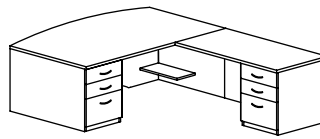

**BOOKCASES**

Model Number	D x W x H	List	Cube	Wt.
57K-BC-2936-1	12-3/4 x 36 x 29	\$752	7	70
57K-BC-4334-2L*	12-3/4 x 34 x 43	\$1015	12	80
57K-BC-4836-2	12-3/4 x 36 x 48	\$1015	12	90
57K-BC-6036-3	12-3/4 x 36 x 60	\$1127	15	100
57K-BC-7236-4	12-3/4 x 36 x 72	\$1260	18	115
57K-BC-8436-5	12-3/4 x 36 x 84	\$1372	21	130

Features: 3/4" thick adjustable shelves
*Bookcase for two drawer lateral file

**HUTCH**

Model Number	D x W x H	List	Cube	Wt.
57K-H-4370	14 x 70 x 43	\$1304	24	160

Features: Hutch with doors, finished back

**CONFERENCE BOARD**

Model Number	D x W x H	List	Cube	Wt.
57K-CBRD	4 x 48 x 48	\$2440	24	160

Features: White Board w/ Cork on inside of doors.

**L-UNIT WITH BOW FRONT DESK TOP**

Model Number	D x W x H	List	Cube	Wt.
57K-FDR-3672-2448	Desk: 36-42 x 72 x 29 Return: 24 x 48 x 29	\$2713	64	305