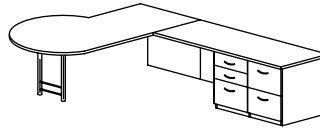

L-UNIT "P" SHAPE DESK WITH 5 DRAWER PED

Model Number	D x W x H	List	Cube	Wt.
57K-PL-3672-2448-5DR	Desk: 36-42 x 72 x 29 Return: 24 x 48 x 29	$3738	64	405

Features: Desk with "P" top, Return with 5 Drawer Pedestal
Specify: Left or Right Return