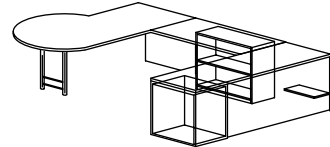

U-UNIT WITH "P" TOP

Model Number	D x W x H	List	Cube	Wt.
57K-PNCU-3672-2448-2472	Desk: 36-42 x 72 x 29 Return: 24 x 48 x 29 Credenza: 24 x 72 x 29	$5257	77	630
Features:	"P" Top Desk, Bridge with Full Back Panel and Bookcase, Credenza with Box/Box/File Pedestal.