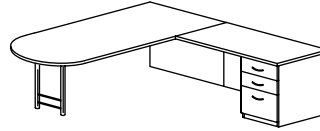

L-UNIT BULLET SHAPE DESK

Model Number	D x W x H	List	Cube	Wt.
57K-BL-3672-2448	Desk: 36 x 72 x 29 Return: 24 x 48 x 29	$2661	64	305

Features: Desk with Bullet top, Return with Box/Box/File Pedestal
Specify: Left or Right Return