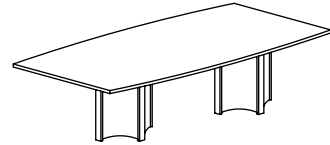

BOAT SHAPE CONFERENCE TABLES

Model Number	D x W x H	List	Cube	Wt.
57K-3672-BOAT	36 x 72 x 29	$1877	13	325
57K-4896-BOAT	48 x 96 x 29	$1877	15	355
57K-48120-BOAT	48 x 120 x 29	$2628	17	400