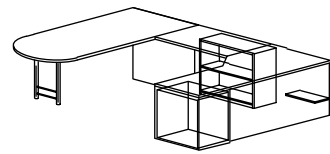

BULLET U-UNIT WITH COMPUTER CORNER CREDEZA

Model Number	D x W x H	List	Cube	Wt.
57K-BCU-3672-2436-3672	Desk: 36 x 72 x 29 Return: 24 x 36 x 29 Credenza: 36 x 72 x 29	$5257	75	625
Features:	Bullet Top Desk, Bridge with Full Back Panel and Bookcase, Computer Corner Credenza with Box/Box/File Pedestal.			
Specify:	Left or Right Return