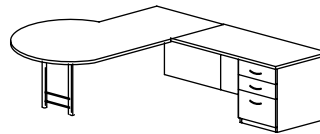

L-UNIT "P" SHAPE DESK

Model Number	D x W x H	List	Cube	Wt.
57K-PL-3672-2448	Desk: 36 x 72 x 29 Return: 24 x 48 x 29	$3037	66	310

Features: Desk with "P" top, Return with Box/Box/File Pedestal
Specify: Left or Right Return