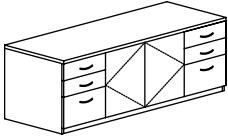

CREDENZA WITH STORAGE

Model Number	D x W x H	List	Cube	Wt.
57K-C-2472-FCF	24 x 72 x 29	$2269	29	290

Features: Box/Box/File Pedestals, Adjustable Shelf w/ Doors