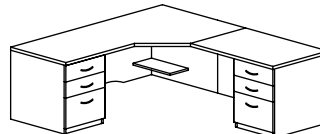

COMPUTER CORNER DESK AND RETURN

Model Number	D x W x H	List	Cube	Wt.
57K-CR-3672-2448	Desk: 36 x 72 x 29 Return: 24 x 48 x 29	$3380	64	470

Features: Computer corner desk with Box/Box/File, Return with Box/Box/File Pedestal
Specify: Left or Right Return