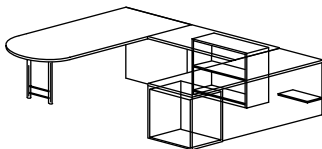

BULLET U-UNIT

Model Number	D x W x H	List	Cube	Wt.
57K-BNCU-3672-2448-2472	Desk: 36 x 72 x 29 Return: 24 x 48 x 29 Credenza: 24 x 72 x 29	$5257	75	625
Features:	Bullet Top Desk, Bridge with full back panel and bookcase, Credenza with Box/Box/File Pedestal.			
Specify:	Left or Right Return