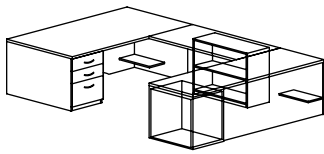

U-UNIT WITH RECTANGULAR DESK AND CREDEZA TOPS

Model Number	D x W x H	List	Cube	Wt.
57K-NCU-3672-2448-2472	Desk: 36 x 72 x 29 Bridge: 24 x 48 x 29 Credenza: 24 x 72 x 29	$3808	75	620
Features:	Desk with Box/Box/File, Bridge with full back panel and bookcase, Credenza with Box/Box/File Pedestal.			
Specify:	Left or Right Return