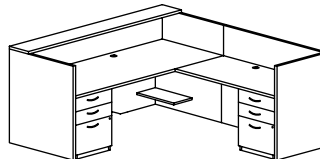

RECEPTION L-UNIT WITH RECTANGULAR TRANS-TOP

Model Number	D x W x H	List	Cube	Wt.
57K-RECEP-DR-3072-2448	Desk: 30 x 72 x 41 Return: 24 x 48 x 41	$4957	75	480

Features: Reception Desk with Rectangular Transaction Top, Box/Box/File, Return with Box/Box/File Pedestal