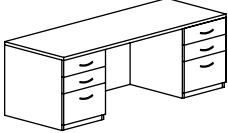

5700 Series

**DOUBLE PEDESTAL DESK W/ RECTANGULAR TOP**

Model Number	D x W x H	List	Cube	Wt.
57K-DP-3672	36 x 72 x 29	\$2138	44	338

Features: Box/Box/File Pedestals & full height back panel

**DOUBLE PEDESTAL DESK W/ BOW FRONT TOP**

Model Number	D x W x H	List	Cube	Wt.
57K-FDP-3672	36-42 x 72 x 29	\$2191	46	351

Features: Box/Box/File Pedestals & full height back panel

**CREDENZA WITH KNEE SPACE**

Model Number	D x W x H	List	Cube	Wt.
57K-C-2472-FOF	24 x 72 x 29	\$1684	29	259

Features: Desk with "P" top, Return with 5 Drawer Pedestal
Specify: Left or Right Return

**COMPUTER CORNER DESK AND RETURN**

Model Number	D x W x H	List	Cube	Wt.
57K-CR-3672-2448	Desk: 36 x 72 x 29 Return: 24 x 48 x 29	\$3380	64	470