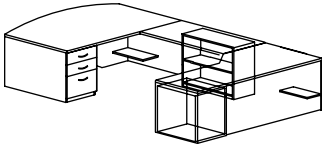

U-UNIT WITH BOW FRONT DESK TOP & COMPUTER CORNER CREDEZA

Model Number	D x W x H	List	Cube	Wt.
57K-FCU-3672-42-2448-2472	Desk: 36-42 x 72 x 29 Bridge: 24 x 36 x 29 Credenza: 36 x 72 x 29	$5257	77	630
Features:	Fan top Desk with Box/Box/File, Bridge with Full Back Panel and Bookcase, Computer Corner Credenza with Box/Box/File Pedestal.			
Specify:	Left or Right Return