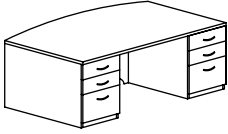

5700 Series

**DOUBLE PEDESTAL DESK W/ RECTANGULAR TOP**

Model Number	D x W x H	List	Cube	Wt.
57K-DP-3672	36 x 72 x 29	\$2138	44	338

Features: Box/Box/File Pedestals & full height back panel

**DOUBLE PEDESTAL DESK W/ BOW FRONT TOP**

Model Number	D x W x H	List	Cube	Wt.
57K-FDP-3672	36-42 x 72 x 29	\$2191	46	351

Features: Box/Box/File Pedestals & full height back panel

**CREDENZA WITH KNEE SPACE**

Model Number	D x W x H	List	Cube	Wt.
57K-C-2472-FOF	24 x 72 x 29	\$1684	29	259