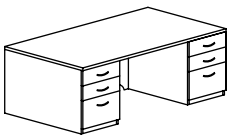

5700 Series

**DOUBLE PEDESTAL DESK W/ RECTANGULAR TOP**

Model Number	D x W x H	List	Cube	Wt.
57K-DP-3672	36 x 72 x 29	\$2138	44	338

Features: Box/Box/File Pedestals & full height back panel

**DOUBLE PEDESTAL DESK W/ BOW FRONT TOP**

Model Number	D x W x H	List	Cube	Wt.
57K-FDP-3672	36-42 x 72 x 29	\$2191	46	351

Features: Box/Box/File Pedestals & full height back panel

**CREDENZA WITH KNEE SPACE**

Model Number	D x W x H	List	Cube	Wt.
57K-C-2472-FOF	24 x 72 x 29	\$1684	29	259

Features: Desk with "P" top, Return with Box/Box/File Pedestal
Specify: Left or Right Return

**L-UNIT "P" SHAPE DESK WITH 5 DRAWER PED**

Model Number	D x W x H	List	Cube	Wt.
57K-PL-3672-2448-5DR	Desk: 36-42 x 72 x 29 Return: 24 x 48 x 29	\$3738	64	405

Features: Desk with "P" top, Return with 5 Drawer Pedestal
Specify: Left or Right Return

**COMPUTER CORNER DESK AND RETURN**

Model Number	D x W x H	List	Cube	Wt.
57K-CR-3672-2448	Desk: 36 x 72 x 29 Return: 24 x 48 x 29	\$3380	64	470