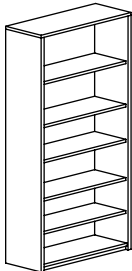

BOOKCASES

Model Number	D x W x H	List	Cube	Wt.
57K-BC-2936-1	12-3/4 x 36 x 29	$752	7	70
57K-BC-4334-2L*	12-3/4 x 34 x 43	$1015	12	80
57K-BC-4836-2	12-3/4 x 36 x 48	$1015	12	90
57K-BC-6036-3	12-3/4 x 36 x 60	$1127	15	100
57K-BC-7236-4	12-3/4 x 36 x 72	$1260	18	115
57K-BC-8436-5	12-3/4 x 36 x 84	$1372	21	130

Features: 3/4" thick adjustable shelves
*Bookcase for two drawer lateral file