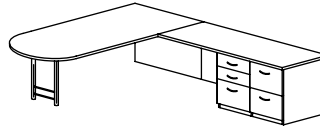

L-UNIT BULLET SHAPE DESK WITH 5 DRAWER PED

Model Number	D x W x H	List	Cube	Wt.
57K-BL-3672-2448-5DR	Desk: 36 x 72 x 29 Return: 24 x 48 x 29	$3362	64	305

Features: Desk with Bullet top, Return with 5 Drawer Pedestal
Specify: Left or Right Return