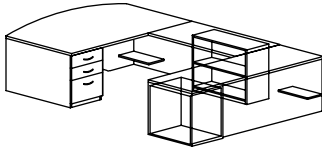

57K-CD-1624 Center Drawer \$188

57K-KBM-1128 Keyboard Tray \$188

PGRFI Wire Grommet \$64

U-UNIT WITH RECTANGULAR DESK AND CREDEZA TOPS

Model Number	D x W x H	List	Cube	Wt.
57K-NCU-3672-2448-2472	Desk: 36 x 72 x 29 Bridge: 24 x 48 x 29 Credenza: 24 x 72 x 29	\$3808	75	620
Features:	Desk with Box/Box/File, Bridge with full back panel and bookcase, Credenza with Box/Box/File Pedestal.			
Specify:	Left or Right Return			