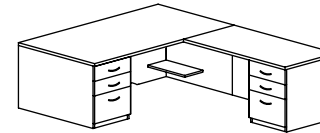

Features: 3/4" thick adjustable shelves
*Bookcase for two drawer lateral file

**HUTCH**

Model Number	D x W x H	List	Cube	Wt.
57K-H-4370	14 x 70 x 43	\$1304	24	160

Features: Hutch with doors, finished back

**CONFERENCE BOARD**

Model Number	D x W x H	List	Cube	Wt.
57K-CBRD	4 x 48 x 48	\$2440	24	160

Features: White Board w/ Cork on inside of doors.

**L-UNIT WITH BOW FRONT DESK TOP**

Model Number	D x W x H	List	Cube	Wt.
57K-FDR-3672-2448	Desk: 36-42 x 72 x 29 Return: 24 x 48 x 29	\$2713	64	305

Features: Desk with Box/Box/File Pedestal, Return with Box/Box/File Pedestal
Specify: Left or Right Return

**L-UNIT WITH RECTANGULAR DESK TOP**

Model Number	D x W x H	List	Cube	Wt.
57K-DR-3672-2448	Desk: 36 x 72 x 29 Return: 24 x 48 x 29	\$2661	64	305