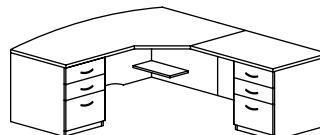

COMPUTER CORNER FAN TOP DESK AND RETURN

Model Number	D x W x H	List	Cube	Wt.
57K-FCR-3672-2448	Desk: 36-42 x 72 x 29 Return: 24 x 48 x 29	$3568	66	475

Features: Computer corner fan top desk with Box/Box/File, Return with Box/Box/File Pedestal.