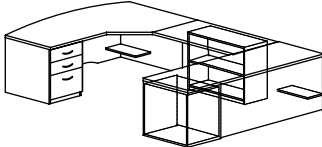

U-UNIT WITH BOW FRONT COMPUTER DESK TOP

Model Number	D x W x H	List	Cube	Wt.
57K-FCNCU-3672-2448-2472	Desk: 36-42 x 72 x 29 Bridge: 24 x 48 x 29 Credenza: 24 x 72 x 29	$3860	77	633
Features:	Fan top Computer Desk with Box/Box/File Pedestal, Bridge with Full Back Panel and Bookcase, Credenza with Box/Box/File Pedestal.			
Specify:	Left or Right Return