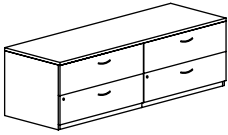

LATERAL FILE

Model Number	D x W x H	List	Cube	Wt.
57K-LF-2472-4D	24 x 72 x 29	$2254	25	255

Features: 4 drawer lateral file with locks
2 rows for letter filing front to back