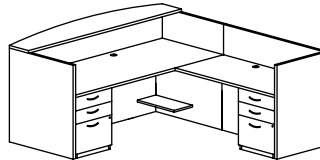

RECEPTION L-UNIT WITH FAN TRANS-TOP

Model Number	D x W x H	List	Cube	Wt.
57K-RECEP-FDR-3072-2448	Desk: 30 x 72 x 41 Return: 24 x 48 x 41	$4957	75	480

Features: Reception Desk with Fan Transaction Top, Box/Box/File, Return with Box/Box/File Pedestal

OPTIONS

Model Number	Description	List	Cube	Wt.

57K-CD-1624 Center Drawer $188

57K-KBM-1128 Keyboard Tray $188

PGRFI Wire Grommet $64