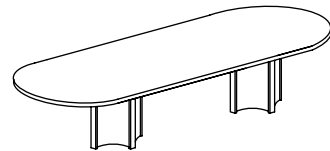

RACE TRACK CONFERENCE TABLES

Model Number	D x W x H	List	Cube	Wt.
57K-3672-RACE	36 x 72 x 29	$1877	13	325
57K-4896-RACE	48 x 96 x 29	$1877	15	355
57K-48120-RACE	48 x 120 x 29	$2628	17	400